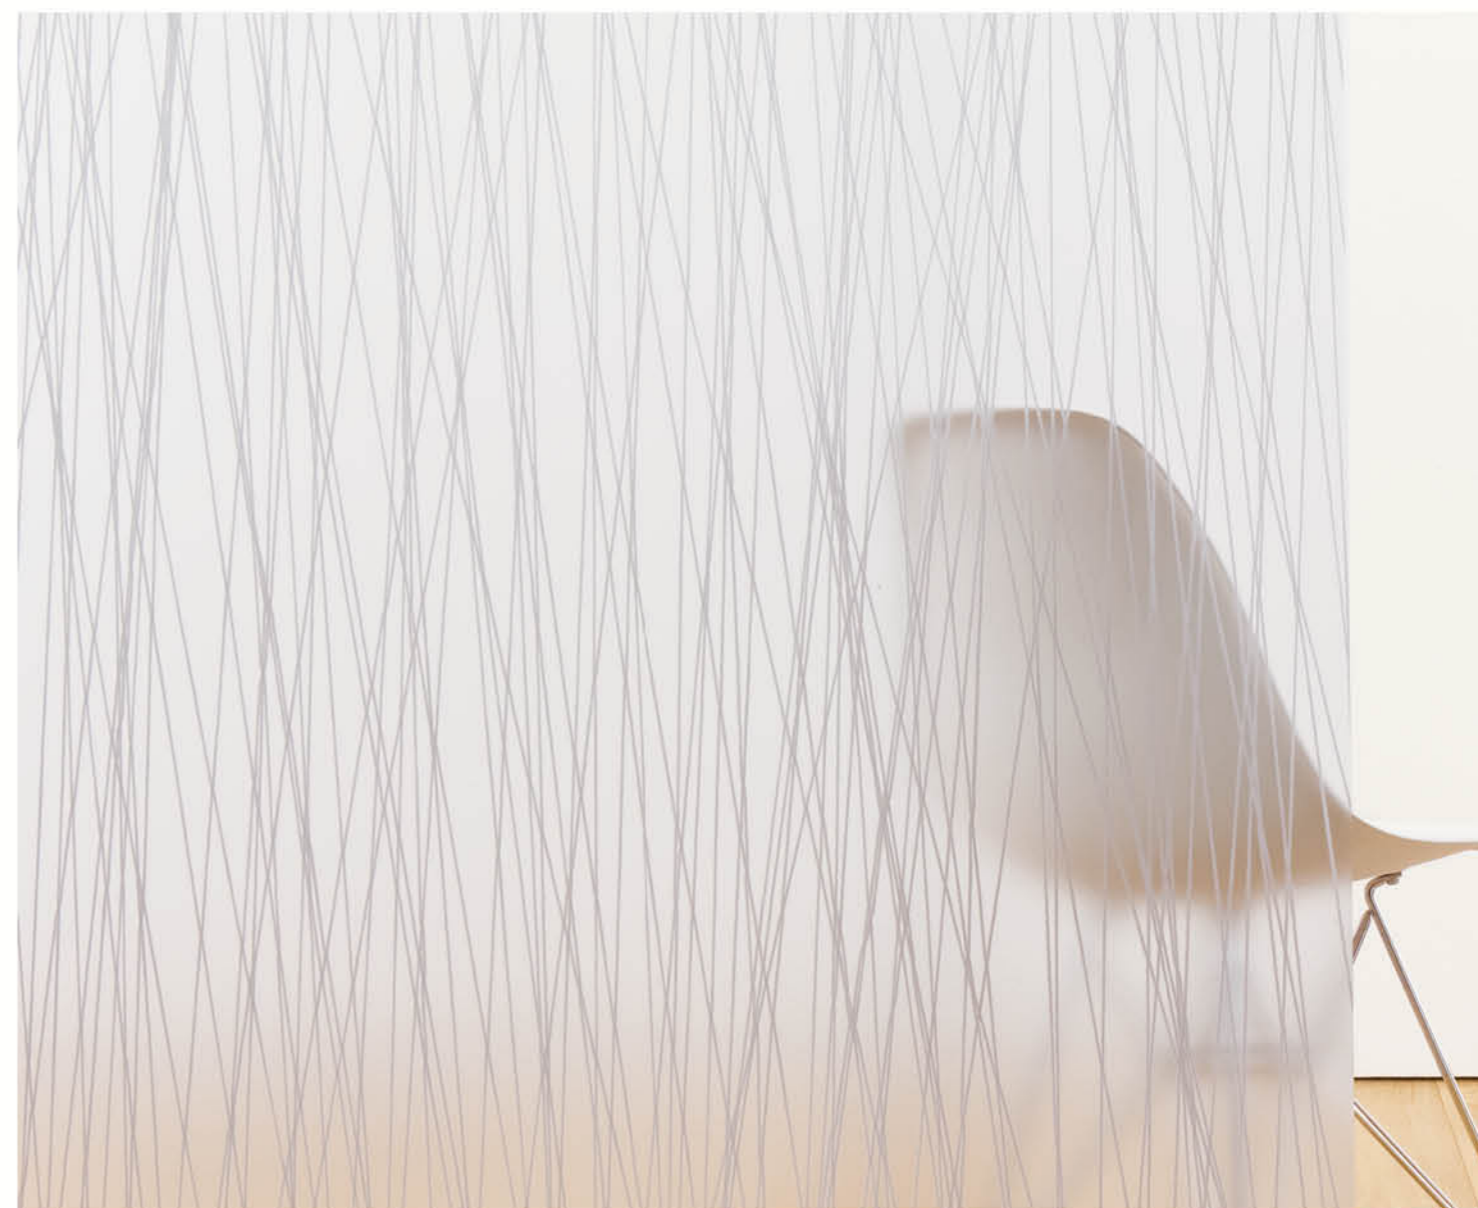

Tumble + Atlantic

▲ Traffic + Lawn
 ● OPPOSITE Pop + Pond

Tumble, Traffic & Pop. Embossed textures refract and reflect light with an enchanting effect.

Color Matching System

Unlimited Color Possibilities

From a bold pop of color, to a subtle tinted glow, the C3 Color Matching System offers you options to suit your creative intent.

Ivory Glow Khaki Sable

Soin a Tale

Slant & Struck. *Spun yarn in linear and bisecting formations have an energizing impact.*

• **Slant Pure**
• OPPOSITE **Struck Cayenne**

Through the Looking Glass

Noise & Decibel.

A contemporary interpretation of antiqued mirror, Noise and Decibel play with reflections and transparency with echoing effect.

Reflective side

C3 Color side

• **Mirror Noise Full**
• **OPPOSITE Mirror Decibel Band + Persimmon**

Mirror Noise Gradient + Surf

Mirror Decibel Band

Mirror Decibel Gradient

DITTO

Lightweight, modular solution
for sculptural partitions

Our Best Ideas
are Repeated