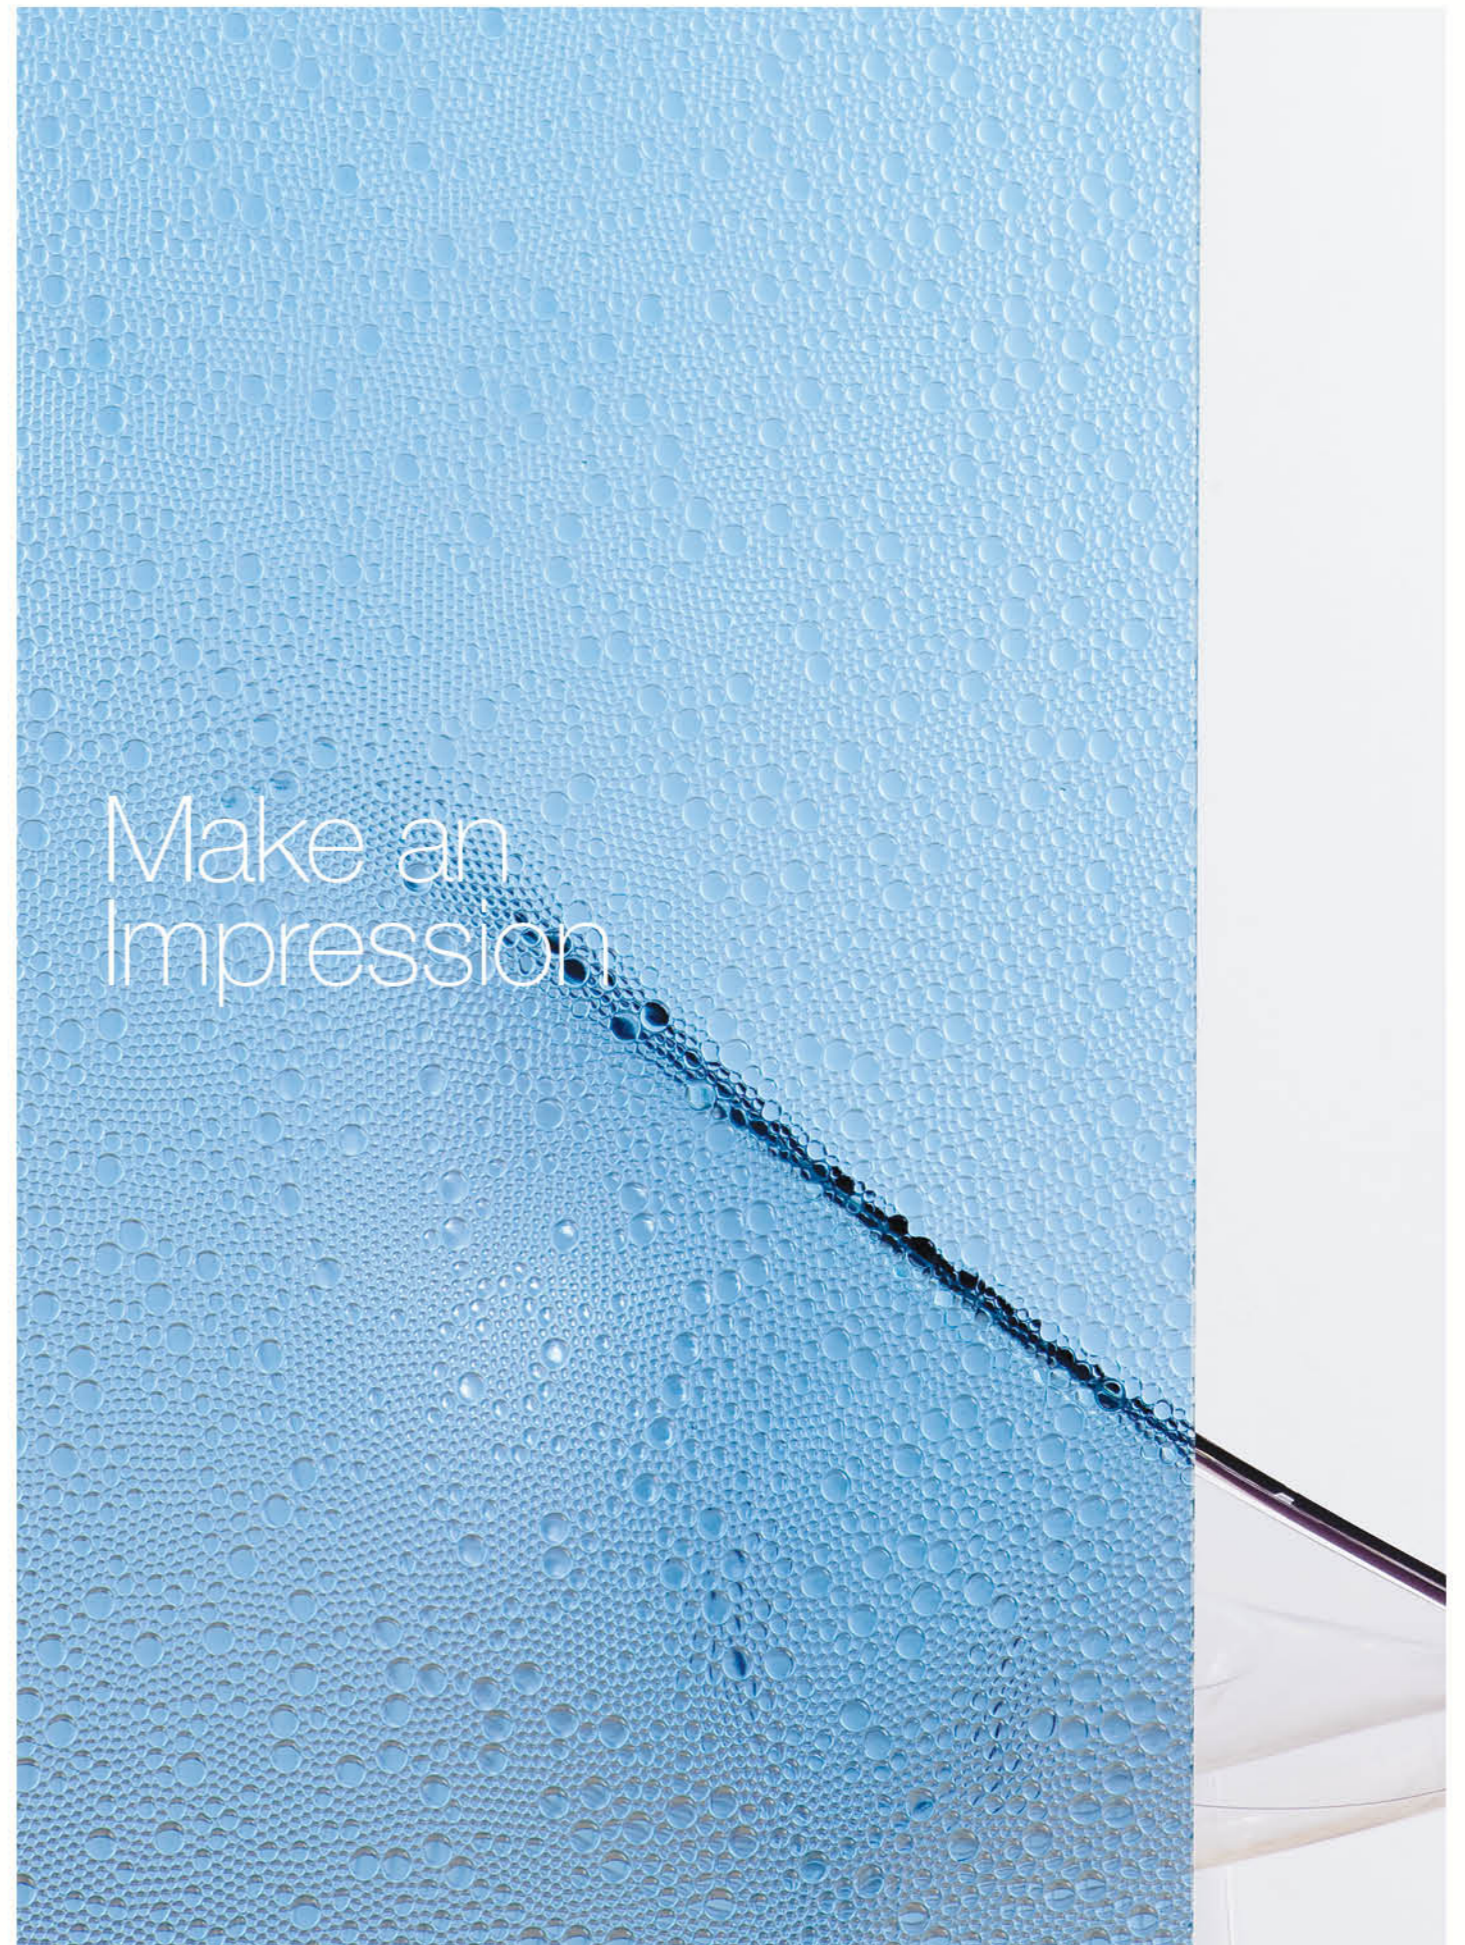

Tumble + Atlantic

▲ Traffic + Lawn
 ● OPPOSITE Pop + Pond

Tumble, Traffic & Pop. Embossed textures refract and reflect light with an enchanting effect.

Color Matching System

Unlimited Color Possibilities

From a bold pop of color, to a subtle tinted glow, the C3 Color Matching System offers you options to suit your creative intent.

Ivory Glow Khaki Sable

Soin a Tale

Slant & Struck. *Spun yarn in linear and bisecting formations have an energizing impact.*

• **Slant Pure**
• OPPOSITE **Struck Cayenne**

Through the Looking Glass

Noise & Decibel.

A contemporary interpretation of antiqued mirror, Noise and Decibel play with reflections and transparency with echoing effect.

Reflective side

C3 Color side

• **Mirror Noise Full**
• **OPPOSITE Mirror Decibel Band + Persimmon**