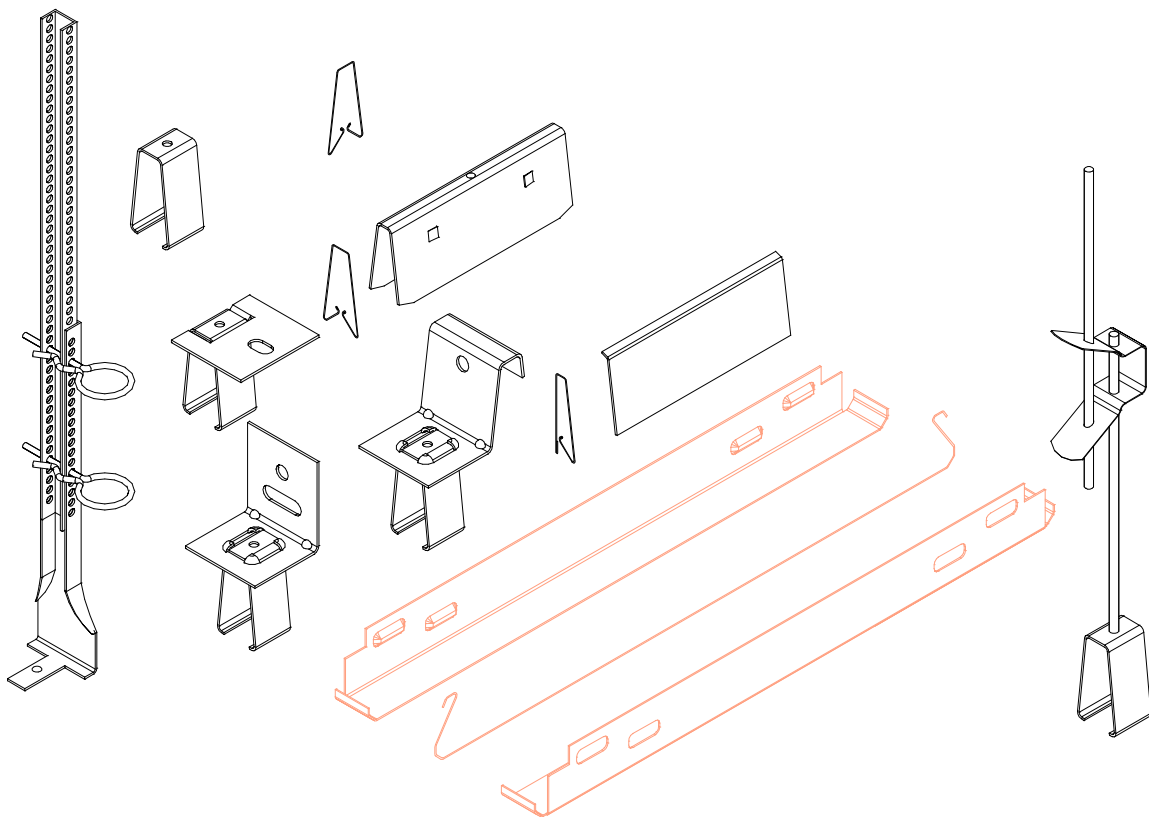

1.0

Subject: Interior 300C Clip-in System General 3D-Accessories