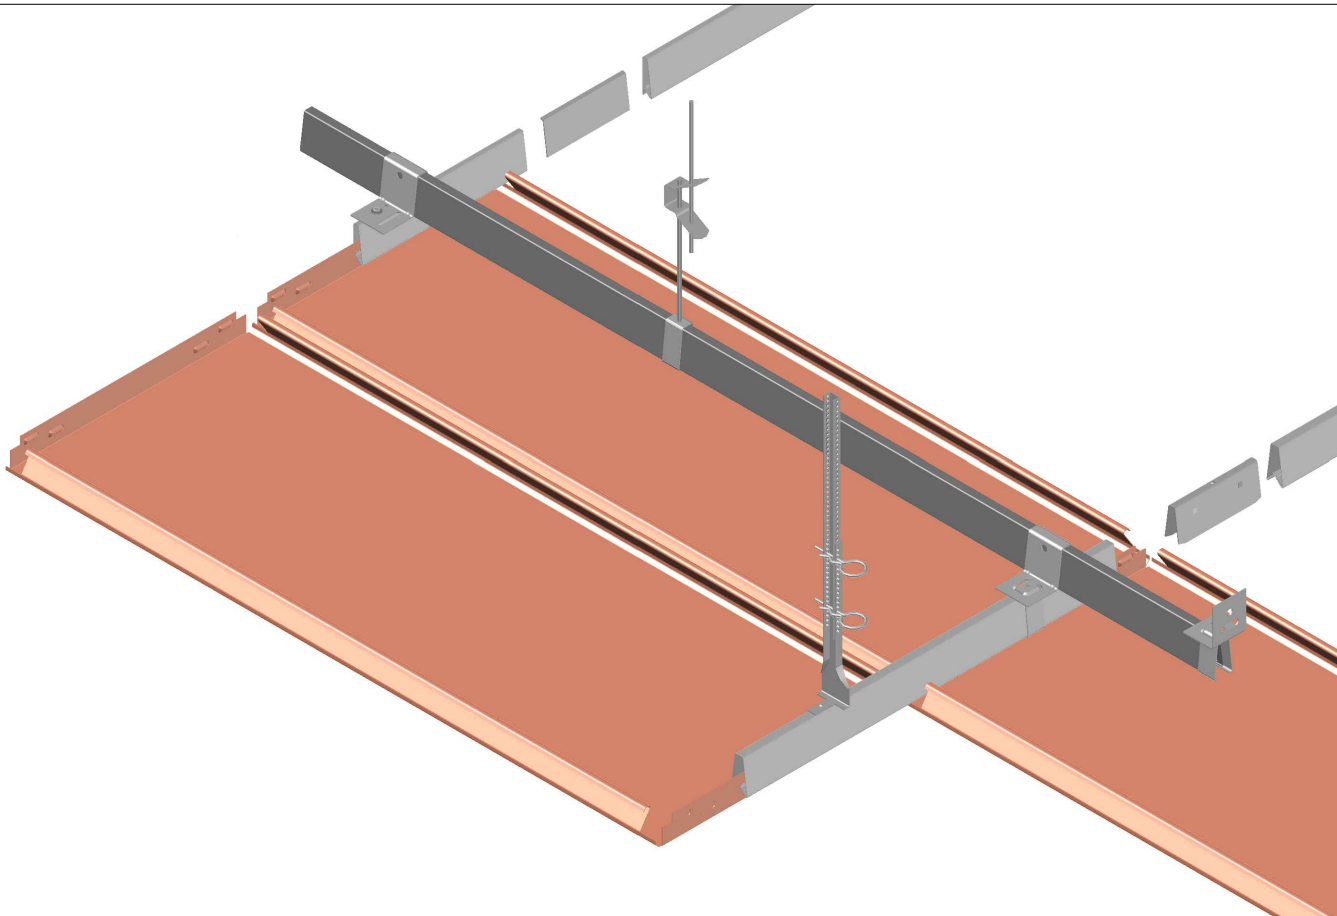

C-i-WP-300C-CL-3D-02

Date:

01-04-2014

Scale:

N.T.S.

Size:

A4

Rev:

1.0

Subject: Interior 300C Clip-in System General 3D-Accessories