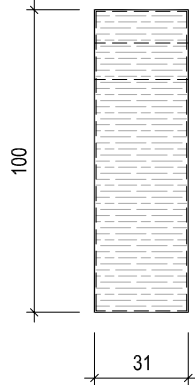

**Veneered SLAT 3-89-31x100**

Cross-section

Side view

Top view

**Metal DOWEL D12**

Cross-section

Top/ Side view

**GRILL J-CLIP**

Cross-section

Top view

Front/ Back view

**T24-38 PROFILE**

Cross-section

Top view

Side view

**HunterDouglas**   
Architectural

Drwg.No.  
C-i-GR-VW-ST-  
3-89-31x100-2D\_2017  
\_Elements

Date: 09-03-2017	Scale: 1:2,5
Size: A4	Rev:

Subject: Interior Veneered Wood Grill Ceiling