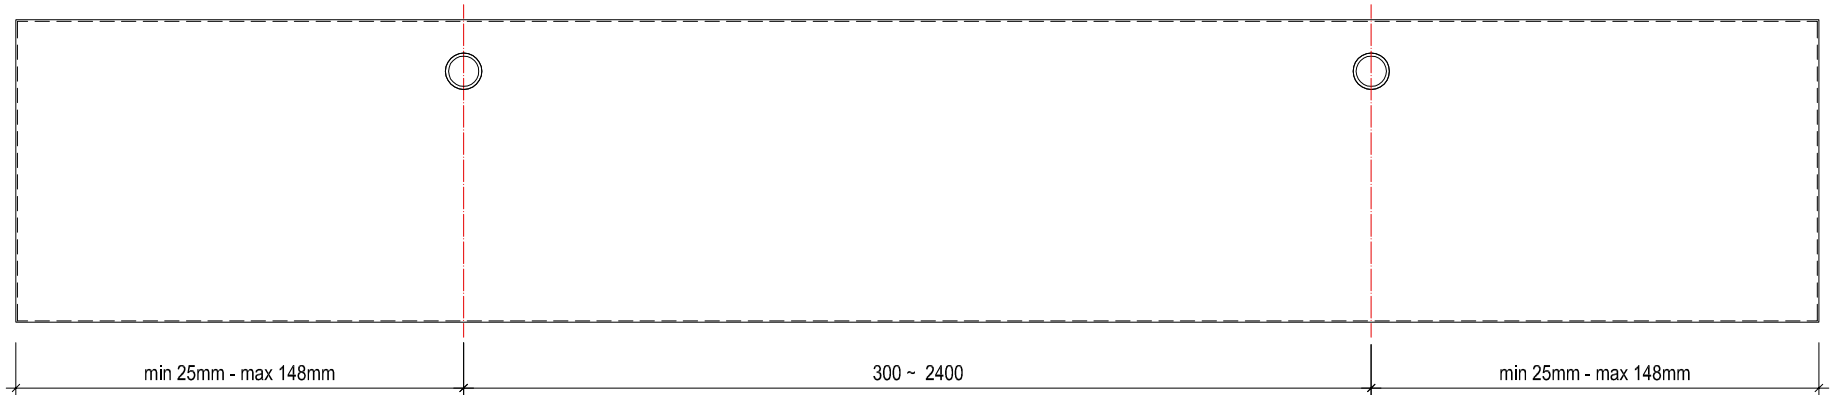

**Veneered SLAT 3-89-31x100**

Cross-section

Side view

Top view

**Metal DOWEL D12**

Cross-section

Top/ Side view

**GRILL J-CLIP**

Cross-section

Top view

Front/ Back view

**T24-38 PROFILE**

Cross-section

Top view

Side view

**HunterDouglas**   
Architectural

Drwg.No.  
C-i-GR-VW-ST-  
3-89-31x100-2D\_2017  
\_Elements

Date: 09-03-2017	Scale: 1:2,5
Size: A4	Rev:

Subject: Interior Veneered Wood Grill Ceiling